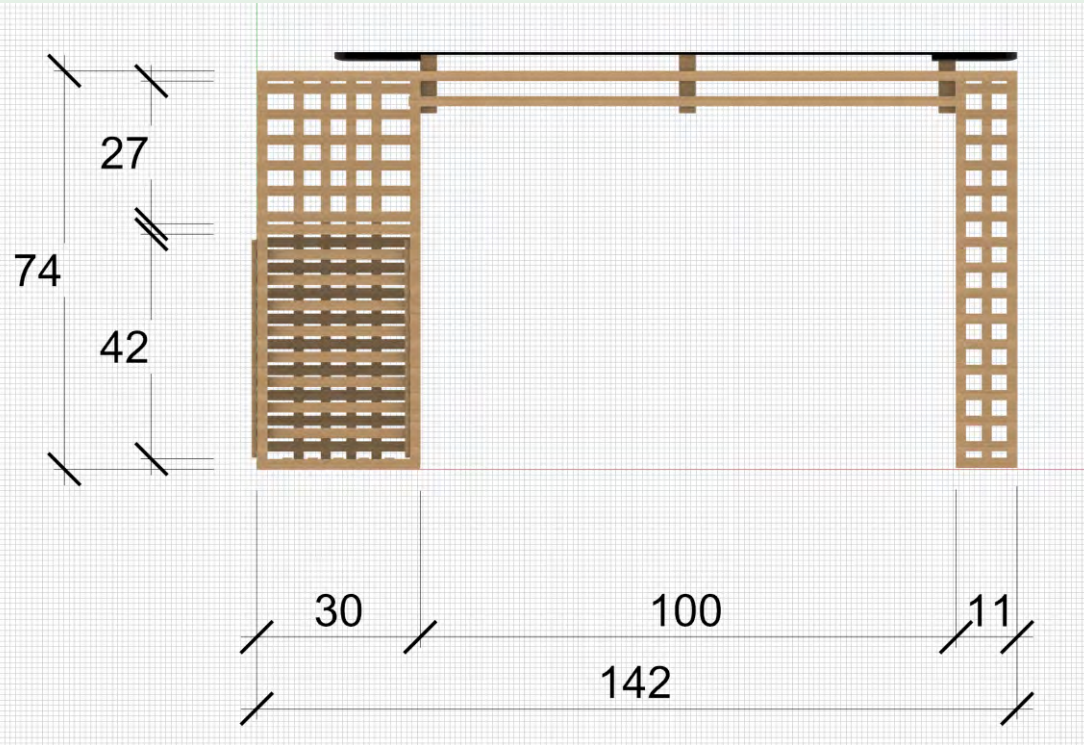

DRAWINGS

FRONT

INSPIRATION

MARKET RESEARCH

DRAWING

RENDERS

CON
CTS
URT